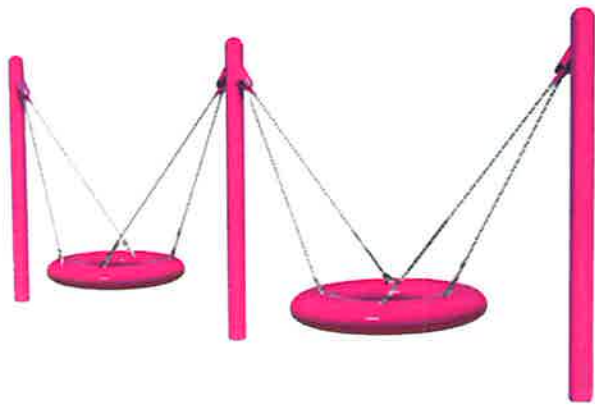

August 28, 2013

CONCEPT I - PALIMPSEST

FLOATING

SHADY SITTING SPOTS

EXTRUDED

RECREATION

AT GRADE

CREATIVE PLAY