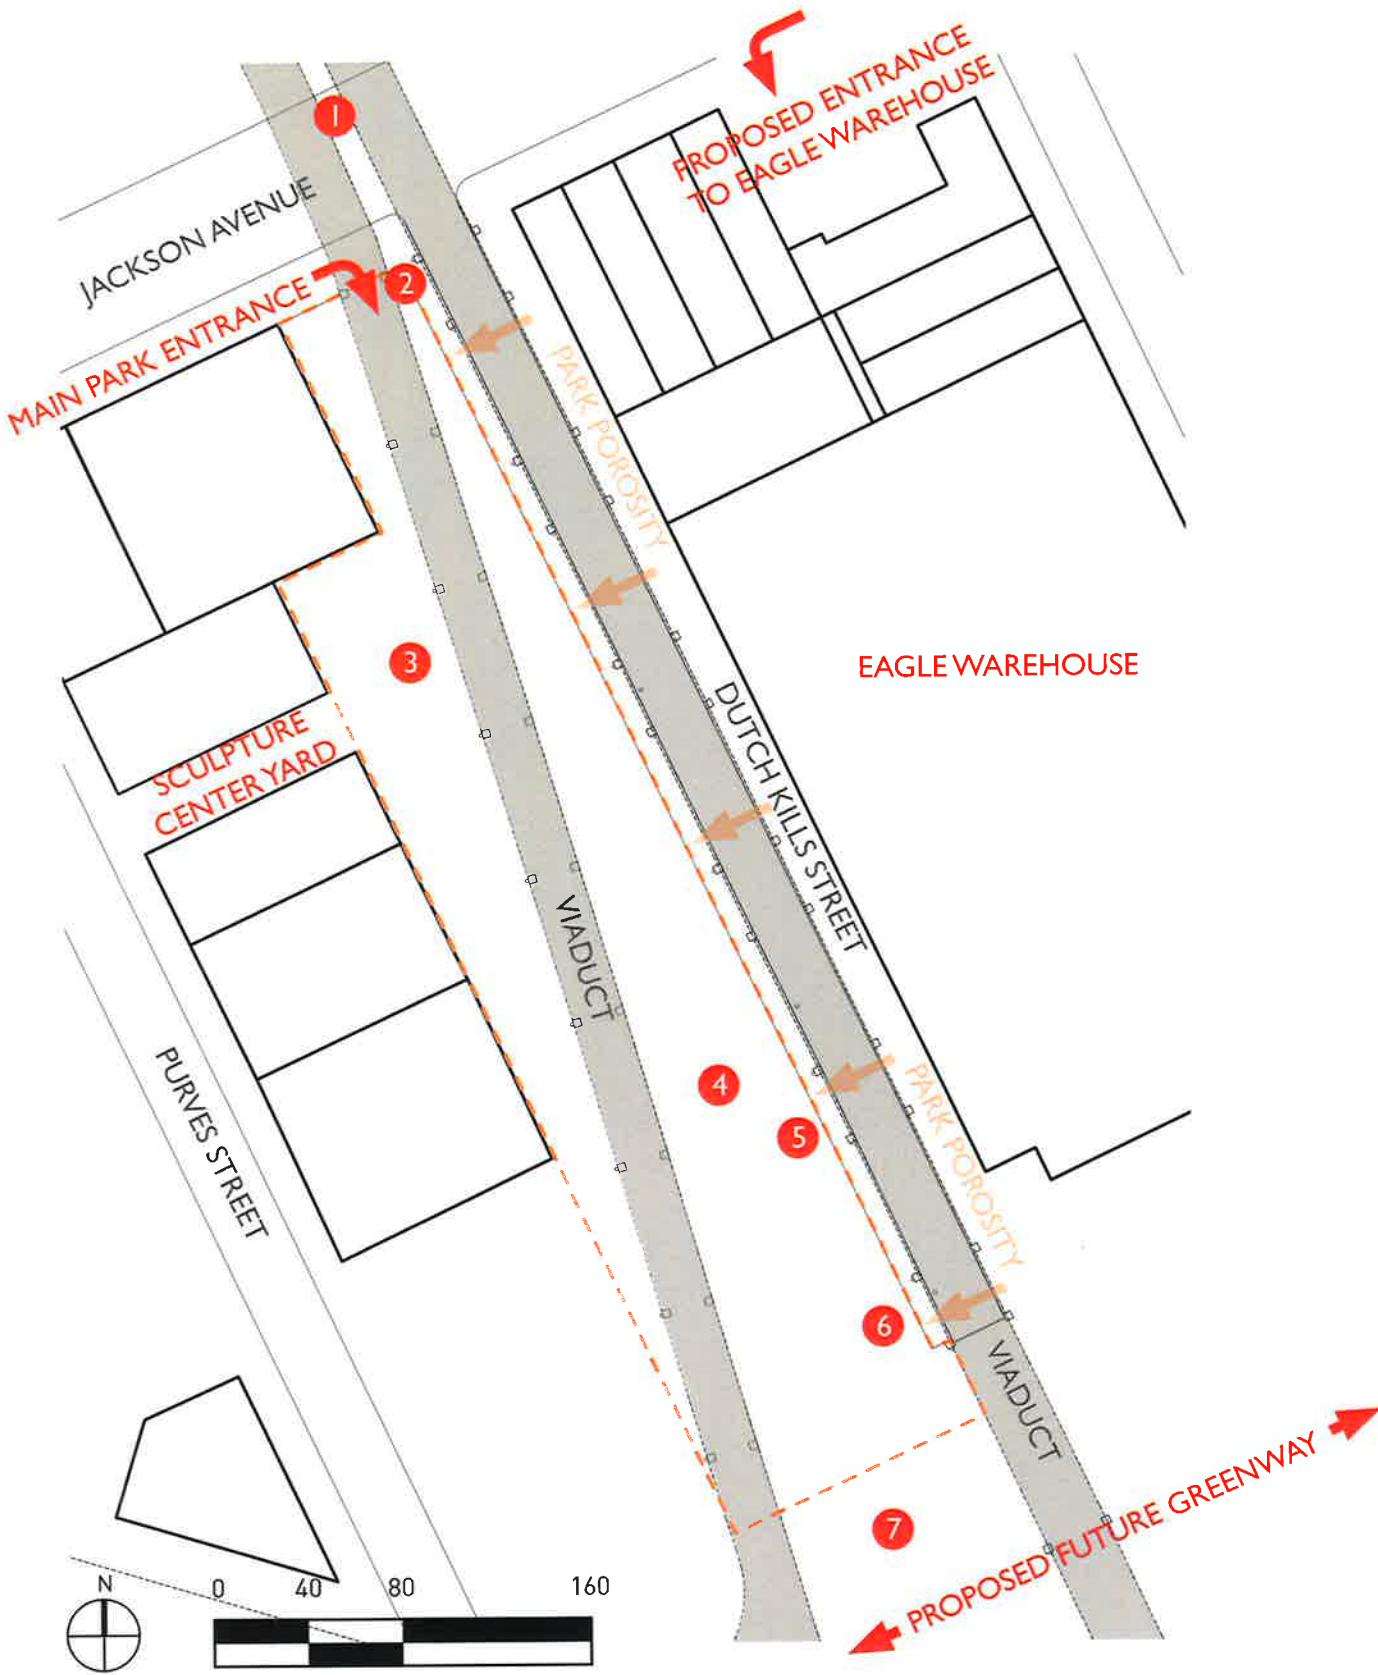

EAGLE PARK

EXISTING SITE CONDITIONS