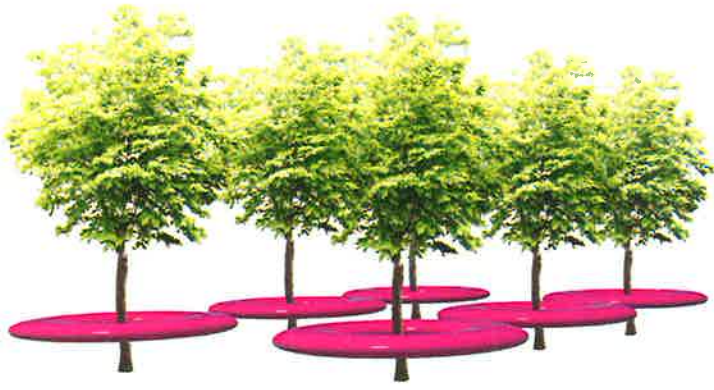

# GREEN SPACE

SCULPTURE EXHIBITION

DOG RUN

FLEXIBLE EVENT SPACE

PLAY AREA

EAGLE PARK

CONCEPT I - PALIMPSEST

MATHEWS  
NIELSEN

August 28, 2013

CONCEPT I - PALIMPSEST

FLOATING

SHADY SITTING SPOTS

EXTRUDED

RECREATION

AT GRADE

CREATIVE PLAY